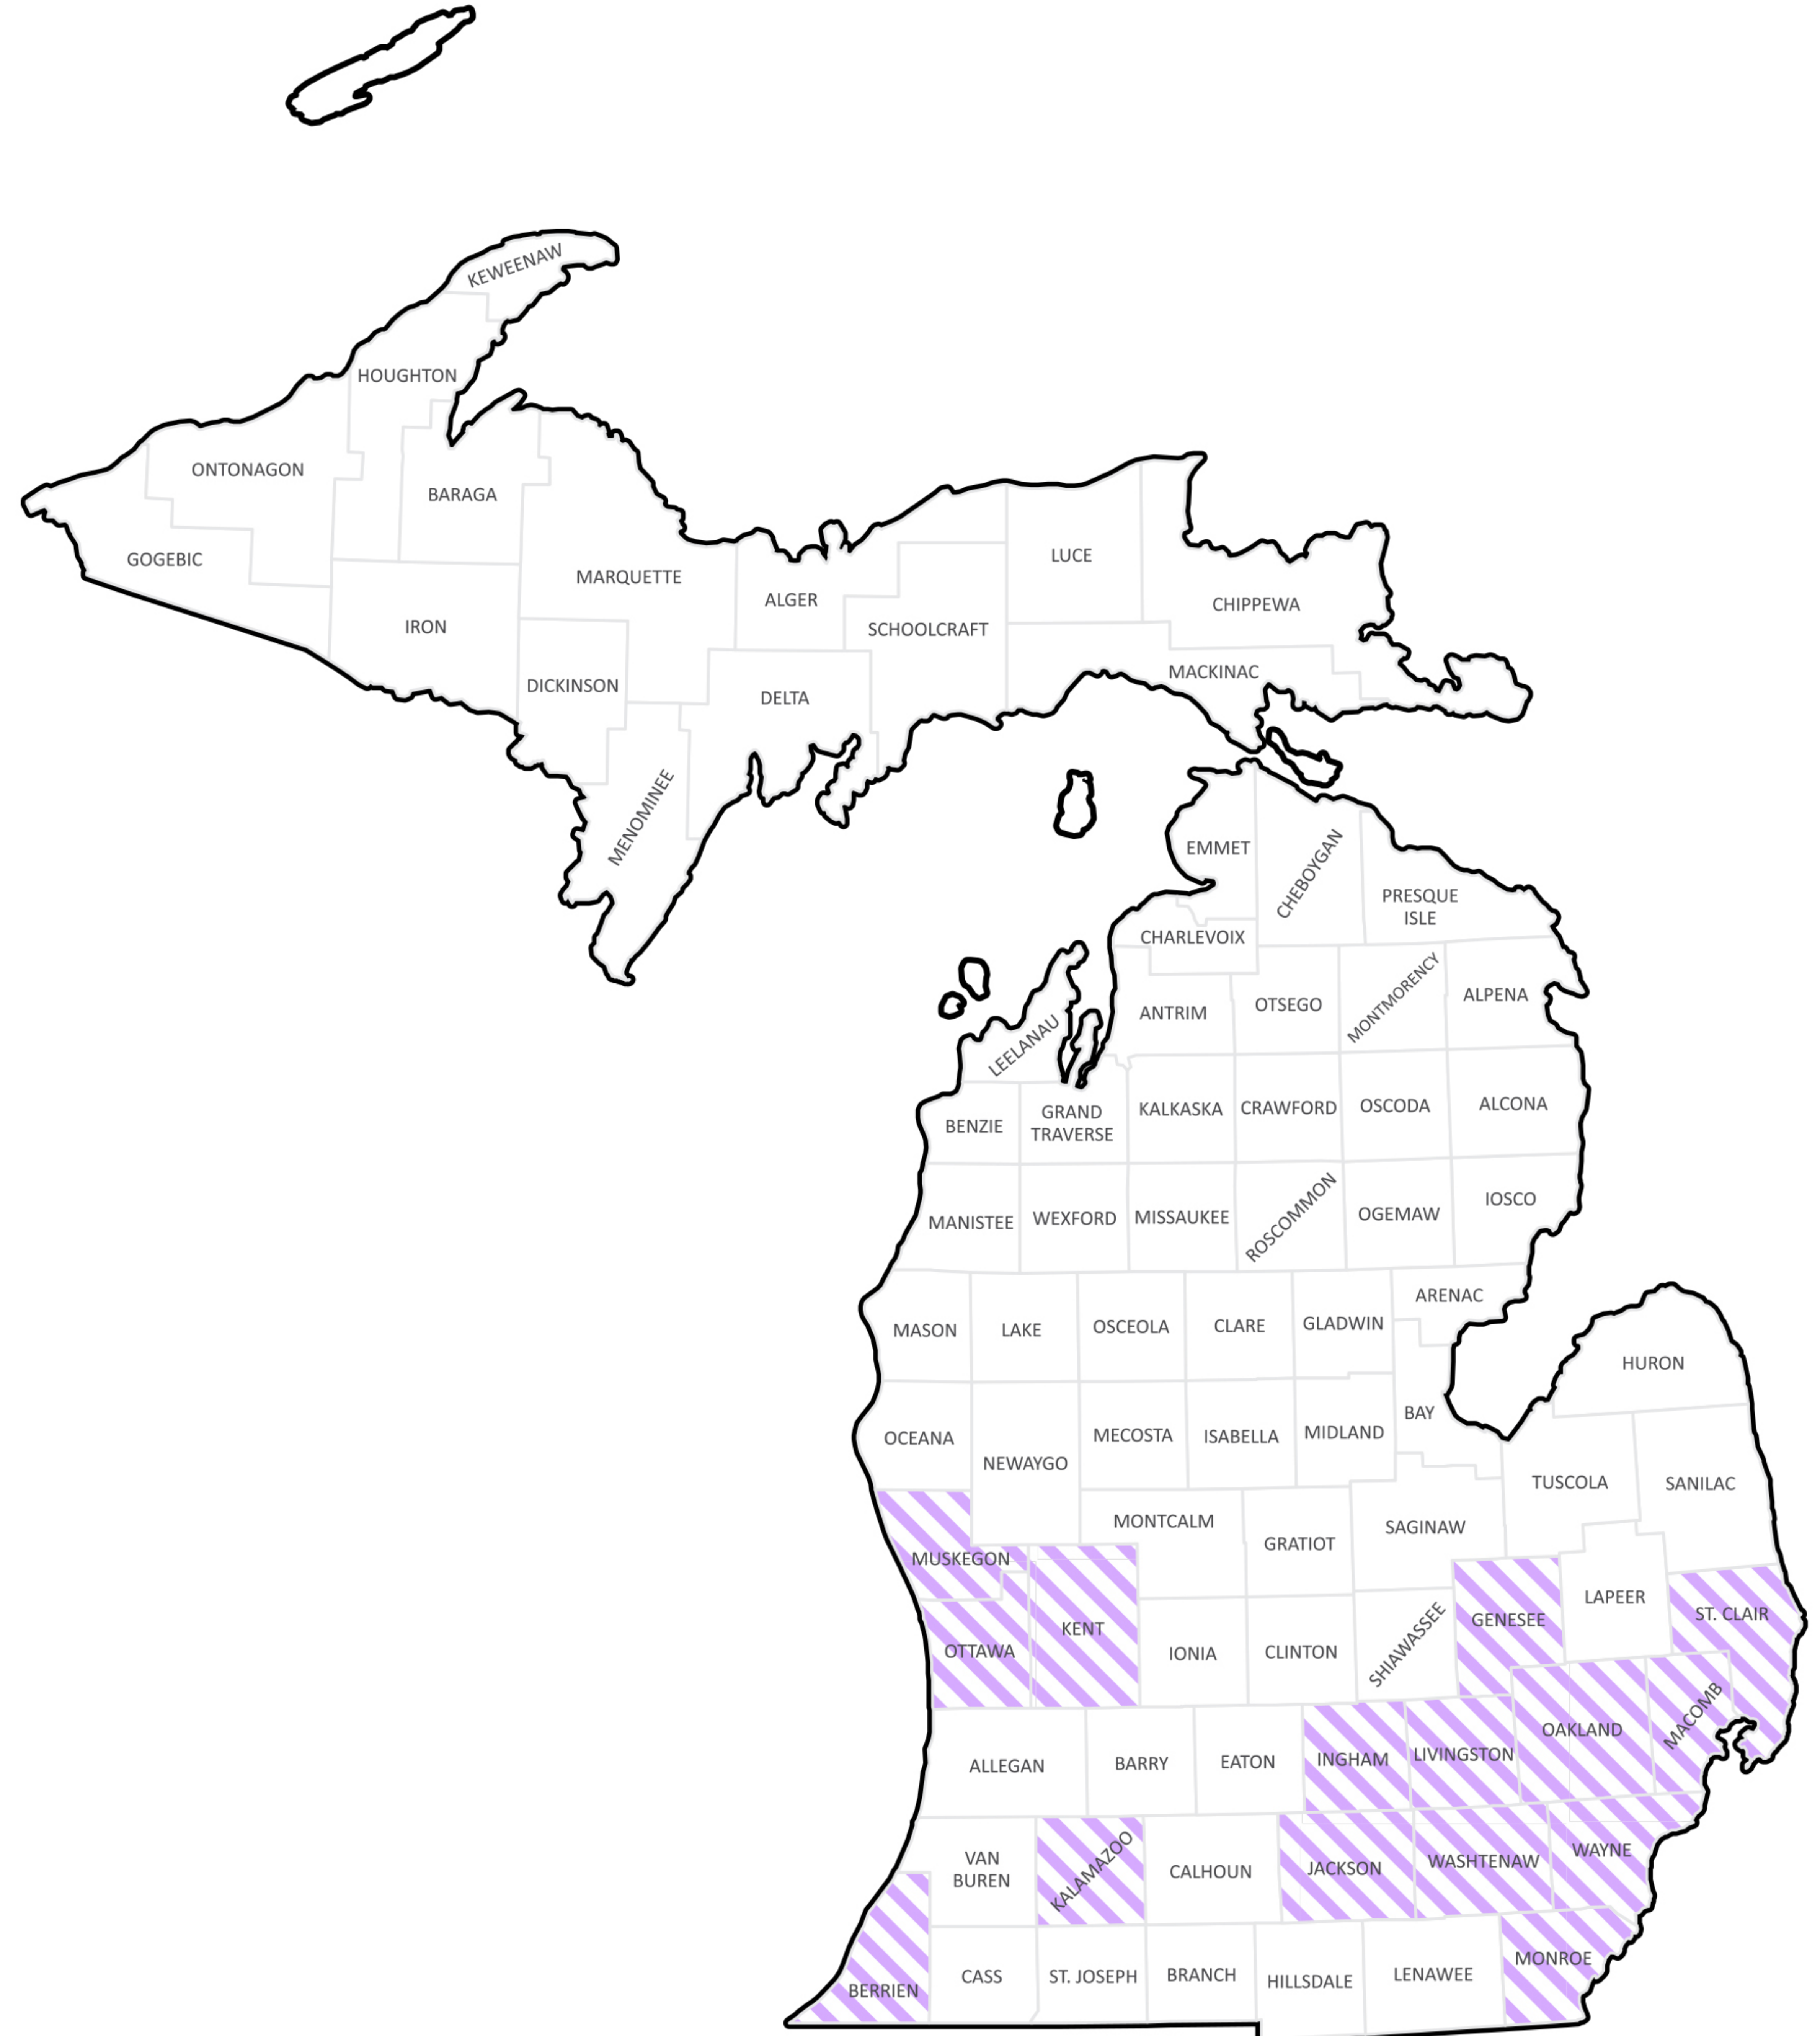

WORK IN PROGRESS

Highest VR Increase Since Investigation Started T15 Counties

As of: 05/14/2024

Key:

Purple Strikethrough:
Counties with the highest
voter registration increase

T15 counties with highest increase in voters registered since start of investigation

- Wayne
- Oakland
- Macomb
- Kent
- Washtenaw
- Ottawa
- Kalamazoo
- Genesee
- Berrien
- Muskegon
- Ingham
- Monroe
- Jackson
- St. Clair
- Livingston

* Based on publicly available information at the time

Source: Michigan Dep't of State

Map 11: Overlap of DNC Target Demographics (Age / Race), Outreach Events, Campaign / SBA Visits

As of: 05/14/2024

Key:

- ★ SBA Field Office
- SBDC
- ★ SBA Field Office & SBDC
- ★ Biden Campaign Office
- ▲ Biden Campaign Office & SBDC
- ▲ Biden Campaign Office & SBA Field Office & SBDC
- SBDC Event
- Biden/ Harris Visit
- SBA Official Visit

Green Highlight: Target Racial Demographics

Purple Circle: Target Age Demographics

Purple Strikethrough: Counties with the highest voter registration increase

Overlap Highest Target Demographics and Location of Events, Field Offices, and Biden Campaign Trips: