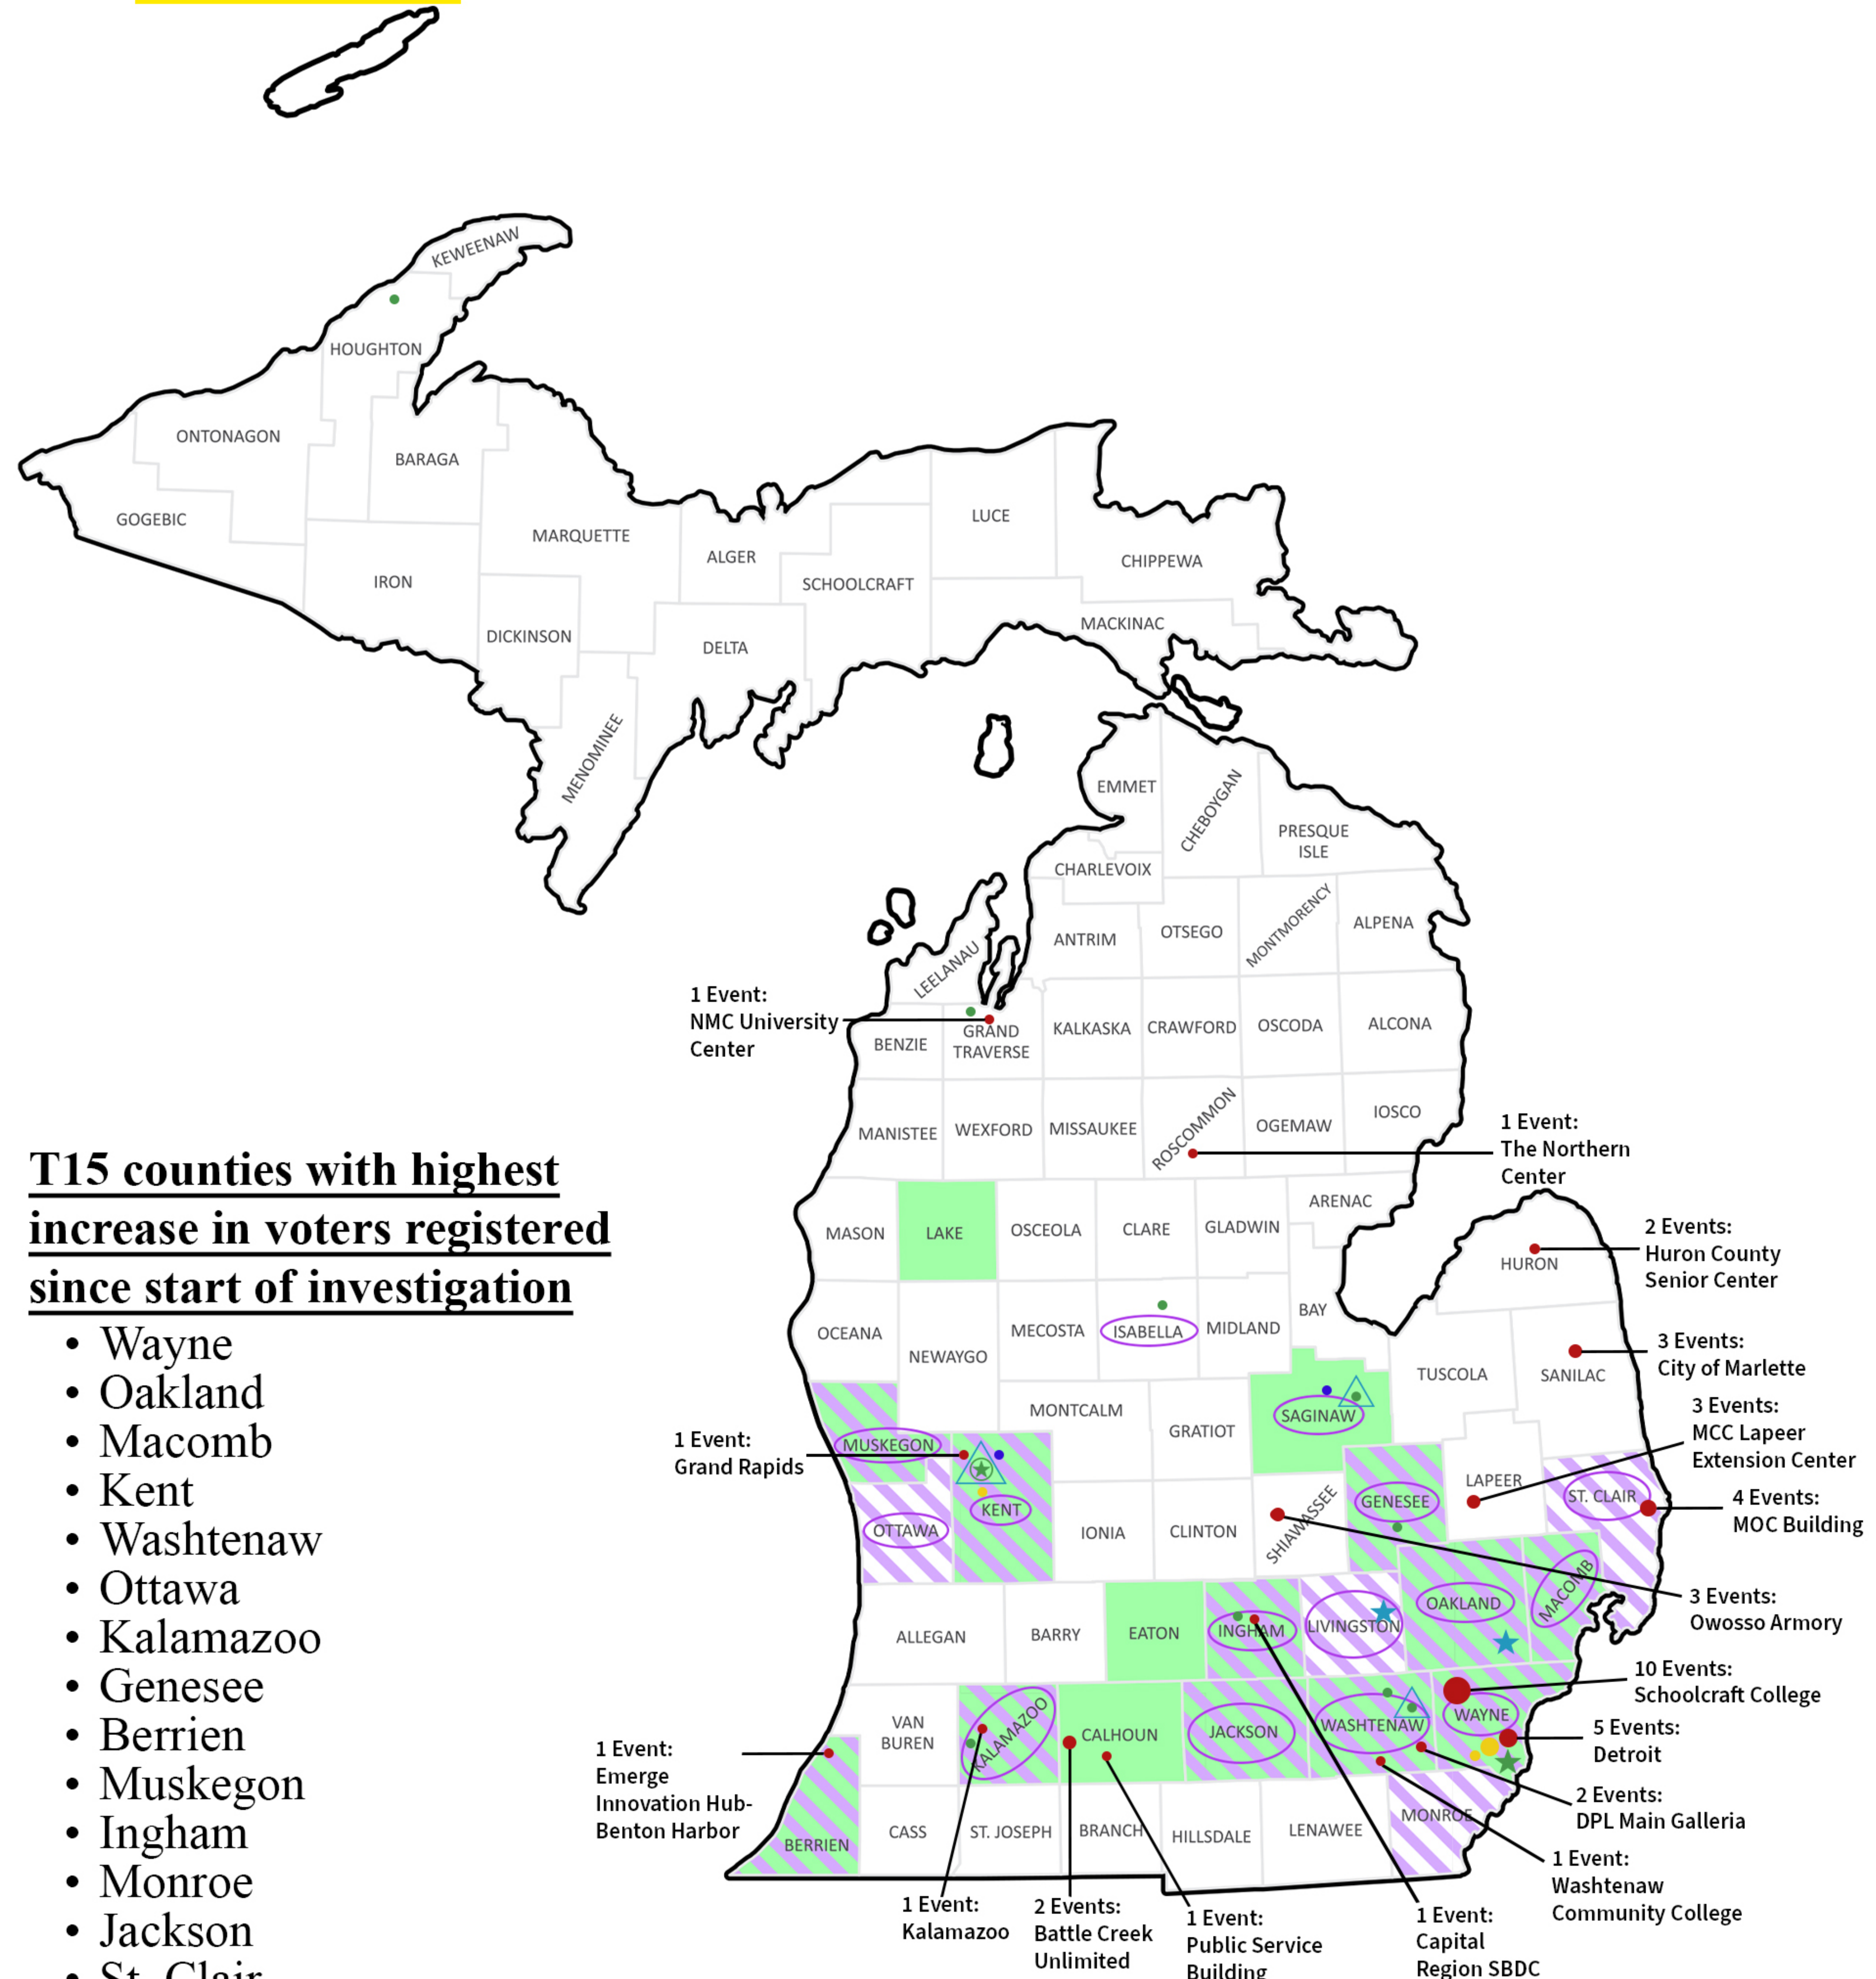

Map 11: Overlap of DNC Target Demographics (Age / Race), Outreach Events, Campaign / SBA Visits

As of: 05/14/2024

Key:

- ★ SBA Field Office
- SBDC
- ★ SBA Field Office & SBDC
- ★ Biden Campaign Office
- ▲ Biden Campaign Office & SBDC
- ▲ Biden Campaign Office & SBA Field Office & SBDC
- SBDC Event
- Biden/ Harris Visit
- SBA Official Visit

Green Highlight: Target Racial Demographics

Purple Circle: Target Age Demographics

Purple Strikethrough: Counties with the highest voter registration increase

Overlap Highest Target Demographics and Location of Events, Field Offices, and Biden Campaign Trips:

- Isabella
- Saginaw
- Genesee
- St. Clair
- Oakland
- Livingston
- Ingham
- Wayne
- Washtenaw
- Calhoun
- Kalamazoo
- Berrien

* Based on publicly available information at the time

T15 counties with highest increase in voters registered since start of investigation

- Wayne
- Oakland
- Macomb
- Kent
- Washtenaw
- Ottawa
- Kalamazoo
- Genesee
- Berrien
- Muskegon
- Ingham
- Monroe
- Jackson
- St. Clair
- Livingston

Source: U.S. Census, U.S. Small Business Administration, Michigan SBDC