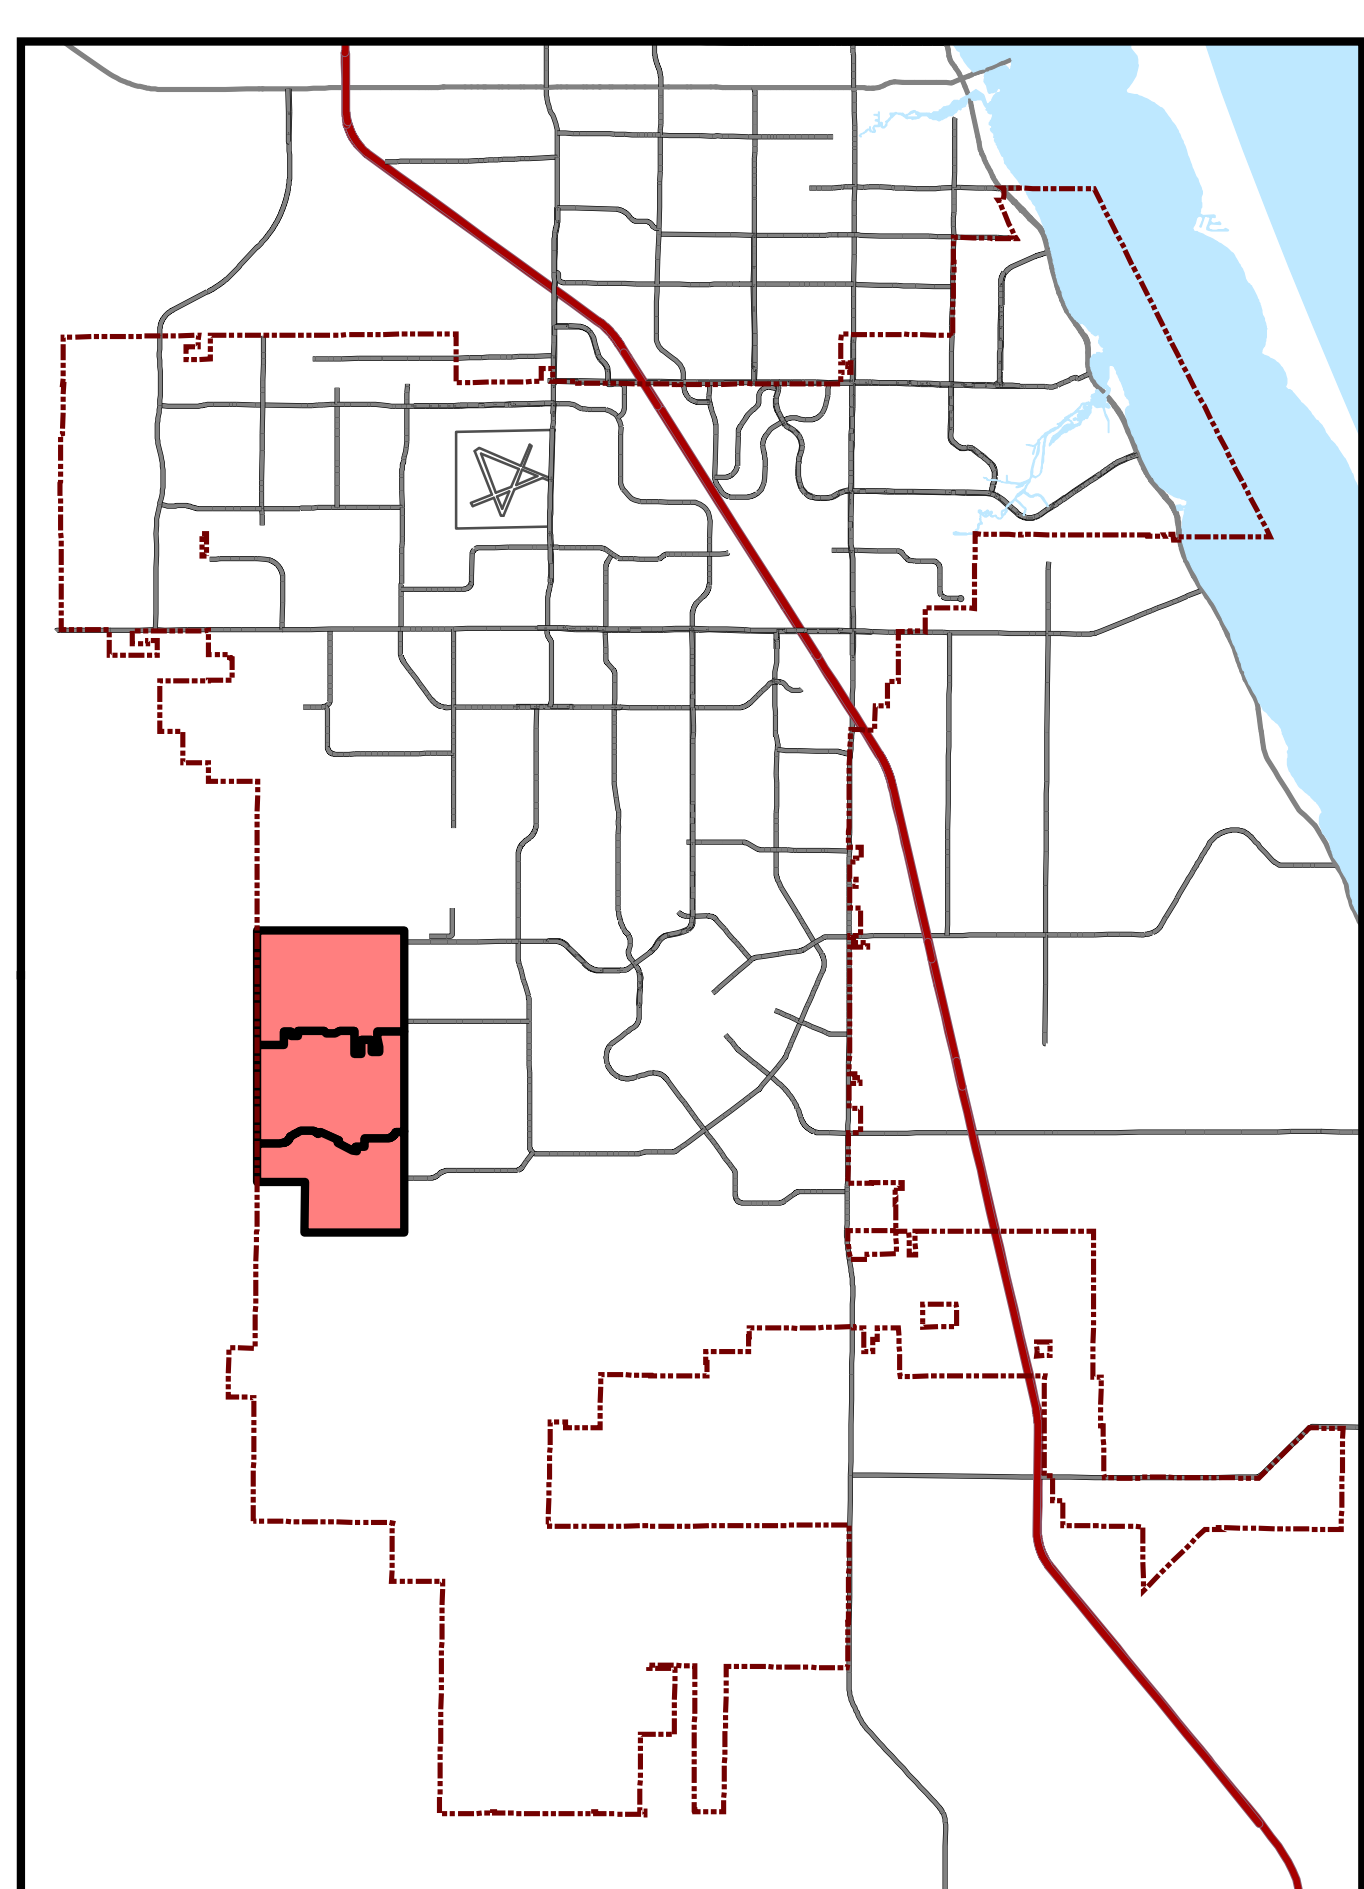

City of Palm Bay 'The Compound'

Port Malabar Units
51, 52, and 53

Total Acres:
2,784

City Owned Acres:
235

- City Limits
- Compound
- City Owned Parcels
- Proposed Parkway